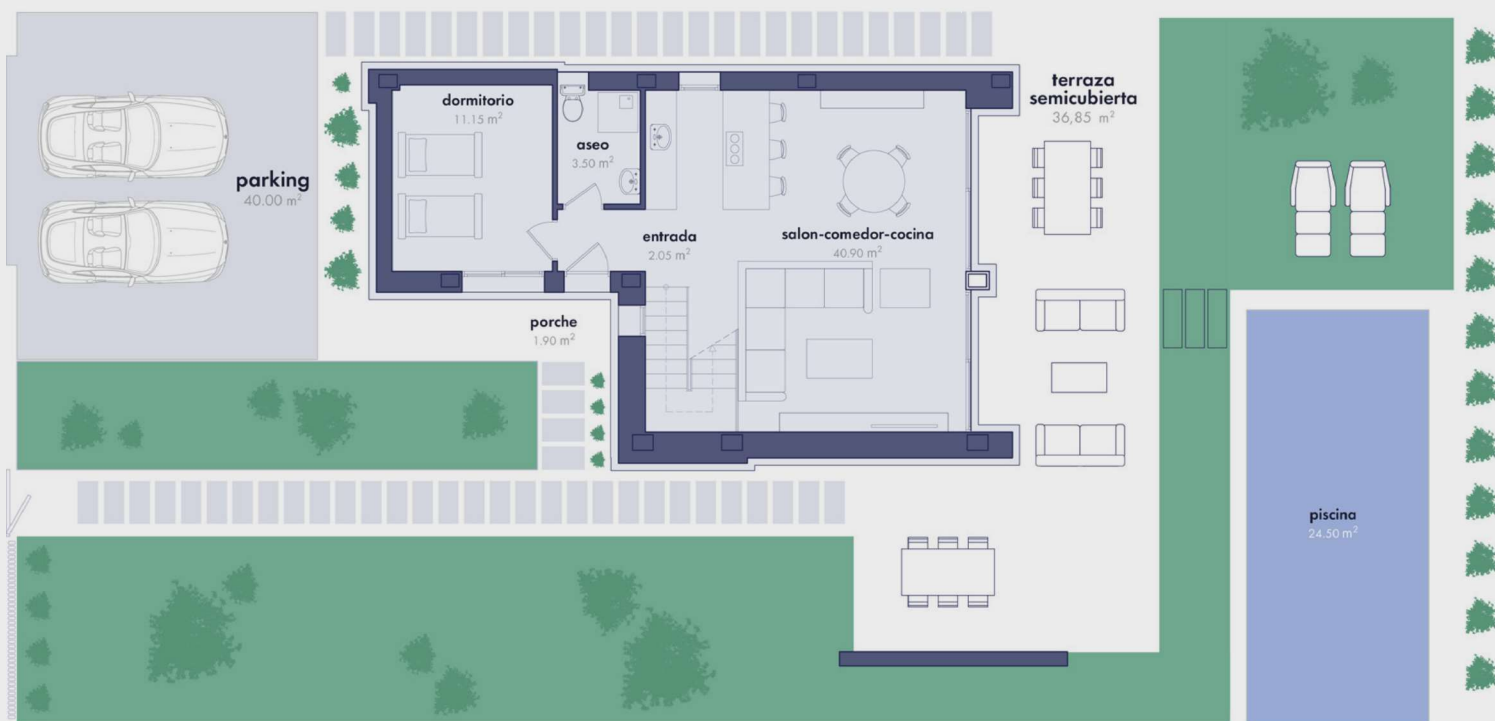

# FLOORPLAN

Villas 1-5

Ground floor

Villa 1: 134,65 m<sup>2</sup>  
Plot area: 433,40 m<sup>2</sup>

Villa 2-5: 134,65 m<sup>2</sup>  
Plot area: 416,65 m<sup>2</sup>

# FLOORPLAN

Villas 1-5

First floor

Villa 1: 134,65 m<sup>2</sup>  
Plot area: 433,40 m<sup>2</sup>

Villa 2-5: 134,65 m<sup>2</sup>  
Plot area: 416,65 m<sup>2</sup>